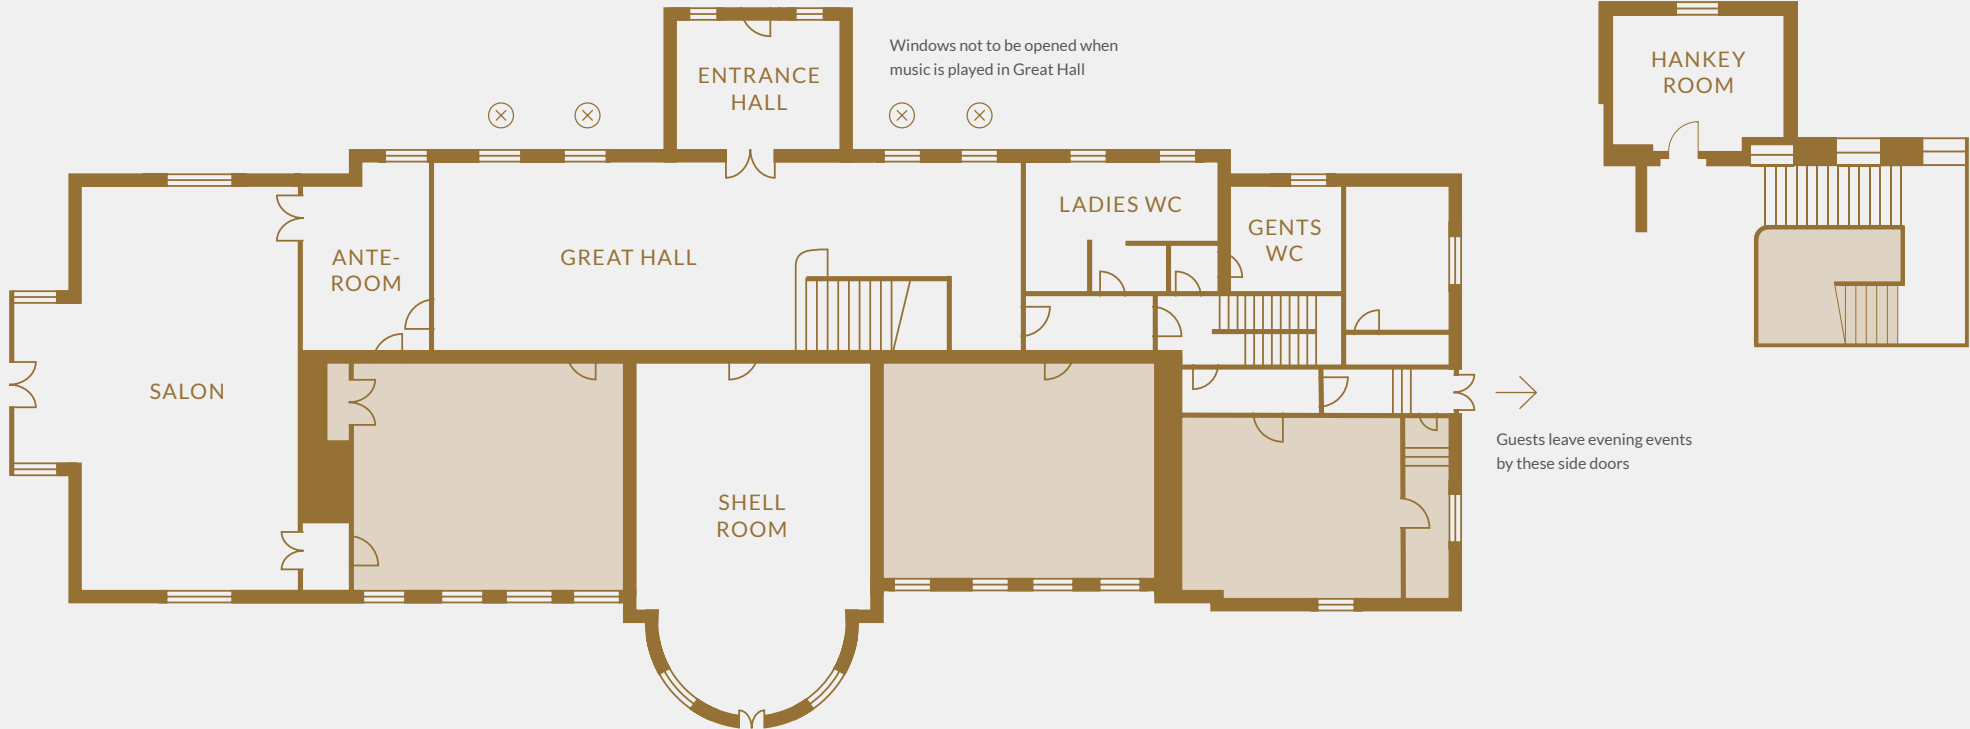

GROUND FLOOR

FIRST FLOOR

Guests
 Staff

FLOOR PLANS & CAPACITIES: MEETINGS, RECEPTIONS OR WEDDING CEREMONY

Salon:
 Boardroom table for up to **30** people
 Round tables for up to **70** people
 Theatre style for up to **100** people
 Standing room for up to **100** people
 Ceremony for up to **110** guests*

Shell Room:
 Boardroom table for up to **12** people
 Dining for up to **30** people
 Standing room for up to **50** people
 Ceremony for up to **50** guests*

The Hankey Room:
 Boardroom table for up to **6** people

Great Hall:
 Drinks reception for **60-100** people
 Ceremony for up to **100** guests*

Total Maximum Capacity for the Salon, Shell Room and Great Hall is 150 standing

***Bride and Groom plus 2 Registrars are not counted as guests**