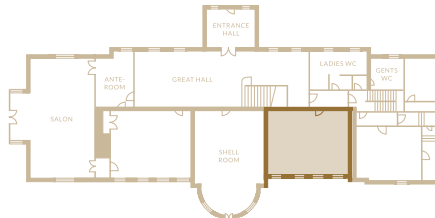

## THE BOARDROOM – NOW AVAILABLE

Spacious and prestigious, a 500 sq ft mahogany panelled suite offering superb natural light and exceptional views of the private grounds and fountains

### Room benefits:

- Plentiful concealed storage
- Separate meeting table & chairs
- Superfast gigabit Wi-Fi
- Ergonomic Herman Miller chairs
- LED task lighting
- 4-desk room
- Ground floor, off main entrance hall