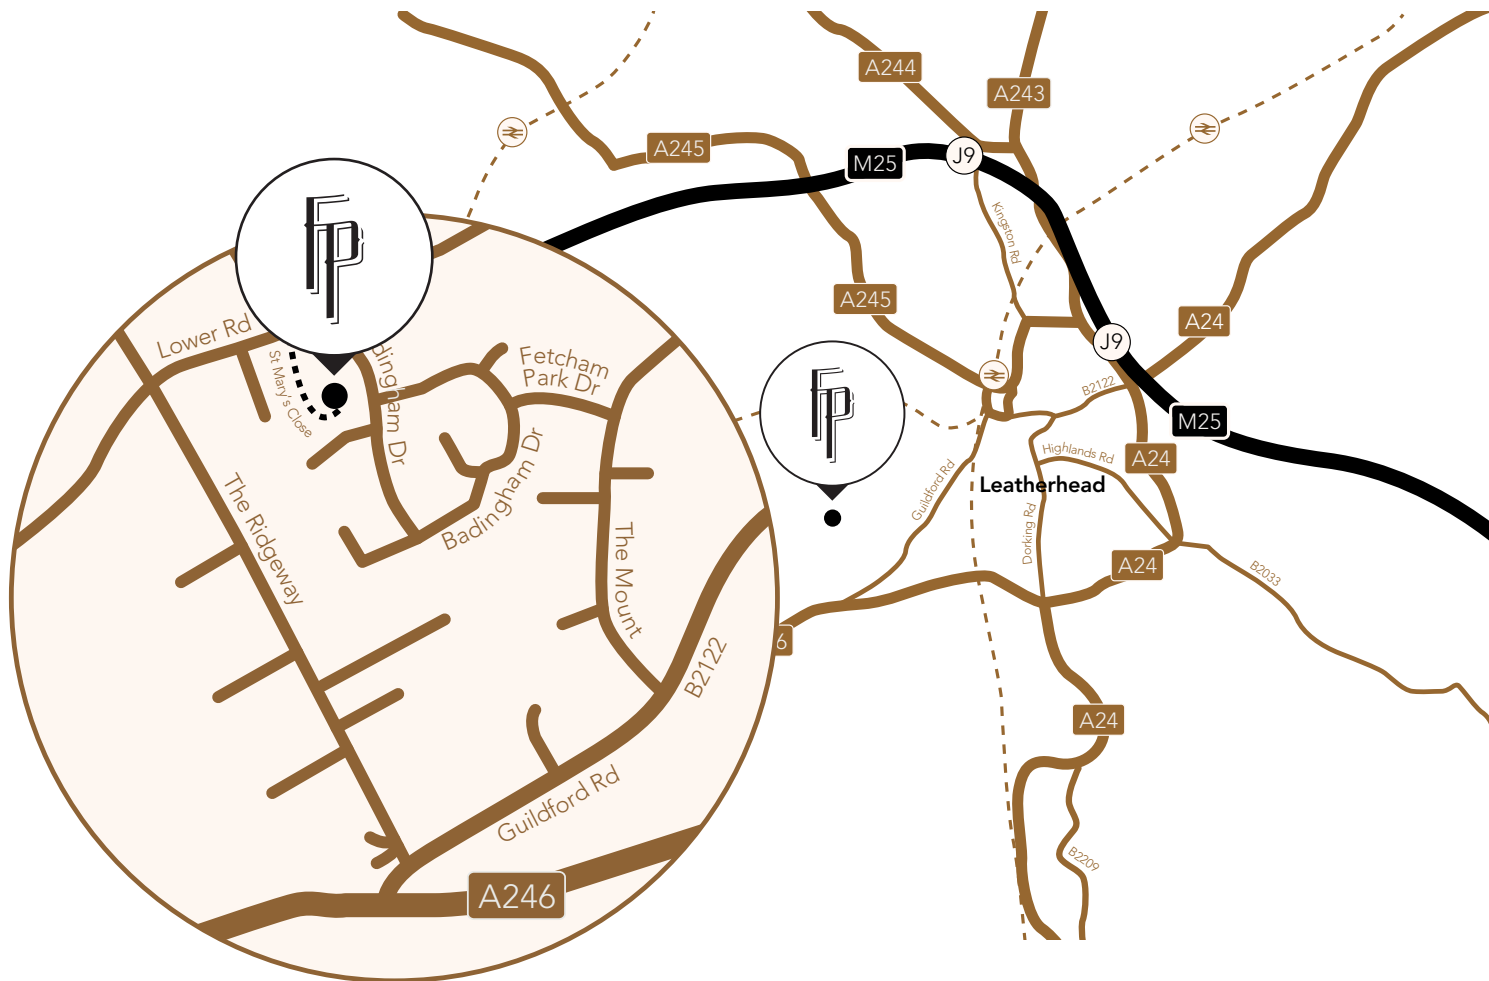

EST. 1705

# FETCHAM PARK

PARK

## Directions

Fetcham Park, Lower Road,  
Fetcham, Leatherhead,  
Surrey, KT22 9HD

The house is 10 minutes from  
Junction 9 on the M25 and 5  
minutes from Leatherhead train  
station (mainline to London).

Please note:

The entrance to Fetcham Park  
is via St Mary's Close.

Visitor parking is available  
in the grounds.